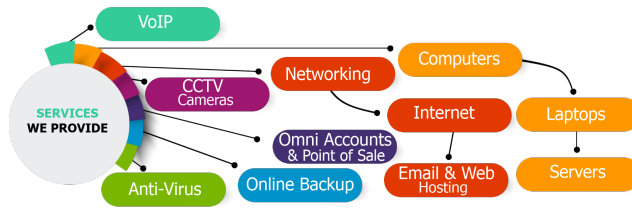

Arthur 076 090 3595 arthur@bosveld.co.za
Deon 079 114 5944 deon@bosveld.co.za

FTTH – Fibre-to-the-Home – Subject to availability.

New installation & activation R2224-00 once-off or Vuma already installed inside building (R499.00 activation)

Uncapped, unshaped, unthrottled.

10Mbps Down 2Mbps Up	10Mbps Down 10Mbps Up	20Mbps Down 2Mbps Up	20Mbps Down 20Mbps Up	50Mbps Down 5Mbps Up	50Mbps Down 50Mbps Up	100Mbps Down 10Mbps Up
R 659-00 p/m	R 729-00 p/m	R 795-00 p/m	R 875-00 p/m	R 985-00 p/m	R 1075-00 p/m	R 1145-00 p/m
Signature	Signature	Signature	Signature	Signature	Signature	Signature

100Mbps Down 100Mbps Up	200Mbps Down 20Mbps Up	200Mbps Down 200Mbps Up	1000Mbps Down 100Mbps Up
R 1225-00 p/m	R 1325-00 p/m	R 1425-00 p/m	R 1499-00 p/m
Signature	Signature	Signature	Signature

Notes: _____